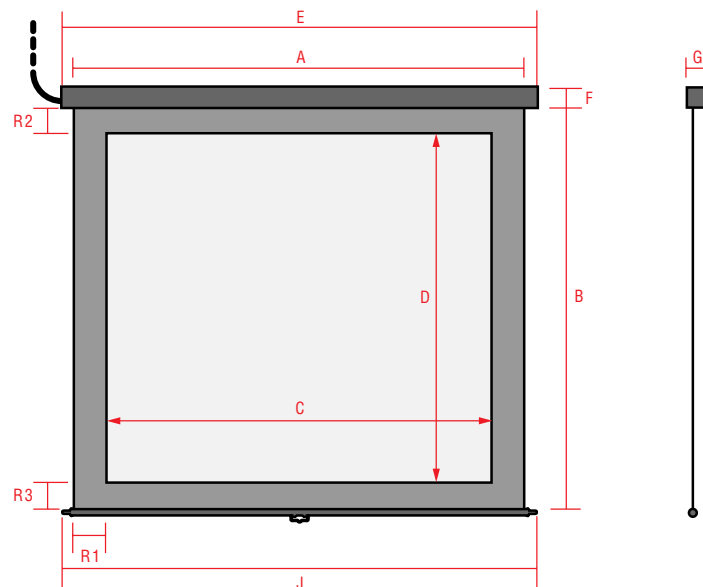

Art.No.	Type	Fabric	Format	A	B	C	D	R1	R2	R3	E	F	G	J	Weight
87660	CrystalLine self-locking roller	BetaLux	1:1	160	160	156	156	2	2	2	175	6,8	6,8	165	6 kg
87661	CrystalLine self-locking roller	BetaLux	1:1	180	180	176	176	2	2	2	195	6,8	6,8	185	7 kg
87662	CrystalLine self-locking roller	BetaLux	1:1	200	200	196	196	2	2	2	215	6,8	6,8	205	9 kg
87663	CrystalLine self-locking roller	BetaLux	1:1	240	240	236	236	2	2	2	255	6,8	6,8	245	13 kg
87664	CrystalLine self-locking roller	BetaLux	1:1	300	300	292	292	4	4	4	315	8,9	8,9	305	16 kg
87685	CrystalLine self-locking roller	BetaLux	4:3	160	129	156	117	2	10	2	175	6,8	6,8	165	6 kg
87680	CrystalLine self-locking roller	BetaLux	4:3	180	144	176	132	2	10	2	195	6,8	6,8	185	7 kg
87681	CrystalLine self-locking roller	BetaLux	4:3	200	159	196	147	2	10	2	215	6,8	6,8	205	9 kg
87682	CrystalLine self-locking roller	BetaLux	4:3	220	174	216	162	2	10	2	235	6,8	6,8	225	10 kg
87683	CrystalLine self-locking roller	BetaLux	4:3	240	189	236	177	2	10	2	255	6,8	6,8	245	11 kg
87684	CrystalLine self-locking roller	BetaLux	4:3	300	233	292	219	4	10	4	315	8,9	8,9	305	16 kg
87700	CrystalLine self-locking roller	BetaLux	16:9	160	130	156	88	2	40	2	175	6,8	6,8	165	6 kg
87701	CrystalLine self-locking roller	BetaLux	16:9	180	141	176	99	2	40	2	195	6,8	6,8	185	7 kg
87702	CrystalLine self-locking roller	BetaLux	16:9	200	152	196	110	2	40	2	215	6,8	6,8	205	8 kg
87703	CrystalLine self-locking roller	BetaLux	16:9	240	175	236	133	2	40	2	255	6,8	6,8	245	10 kg
87704	CrystalLine self-locking roller	BetaLux	16:9	300	208	292	164	4	40	4	315	8,9	8,9	305	16 kg
87720	CrystalLine self-locking roller Softlift	BetaLux	1:1	160	160	156	156	2	2	2	175	6,8	6,8	165	6 kg
87721	CrystalLine self-locking roller Softlift	BetaLux	1:1	180	180	176	176	2	2	2	195	6,8	6,8	185	7 kg
87722	CrystalLine self-locking roller Softlift	BetaLux	1:1	200	200	196	196	2	2	2	215	6,8	6,8	205	9 kg
87723	CrystalLine self-locking roller Softlift	BetaLux	1:1	240	240	236	236	2	2	2	255	6,8	6,8	245	13 kg
87730	CrystalLine self-locking roller Softlift	BetaLux	4:3	180	144	176	132	2	10	2	195	6,8	6,8	185	7 kg
87731	CrystalLine self-locking roller Softlift	BetaLux	4:3	200	159	196	147	2	10	2	215	6,8	6,8	205	9 kg
87732	CrystalLine self-locking roller Softlift	BetaLux	4:3	220	174	216	162	2	10	2	235	6,8	6,8	225	10 kg
87670	CrystalLine Electric	BetaLux	1:1	160	160	156	156	2	2	2	187	8,9	8,9	165	9 kg
87671	CrystalLine Electric	BetaLux	1:1	180	180	176	176	2	2	2	207	8,9	8,9	185	11 kg
87672	CrystalLine Electric	BetaLux	1:1	200	200	196	196	2	2	2	227	8,9	8,9	205	13 kg
87673	CrystalLine Electric	BetaLux	1:1	240	240	236	236	2	2	2	267	8,9	8,9	245	15 kg
87674	CrystalLine Electric	BetaLux	1:1	300	300	292	292	4	4	4	327	8,9	8,9	305	24 kg
87690	CrystalLine Electric	BetaLux	4:3	160	129	156	117	2	10	2	187	8,9	8,9	165	9 kg
87691	CrystalLine Electric	BetaLux	4:3	180	144	176	132	2	10	2	207	8,9	8,9	185	10 kg
87692	CrystalLine Electric	BetaLux	4:3	200	159	196	147	2	10	2	227	8,9	8,9	205	13 kg
87693	CrystalLine Electric	BetaLux	4:3	240	189	236	177	2	10	2	267	8,9	8,9	245	15 kg
87694	CrystalLine Electric	BetaLux	4:3	300	233	292	219	4	10	4	327	8,9	8,9	305	24 kg
87710	CrystalLine Electric	BetaLux	16:9	160	130	156	88	2	40	2	187	8,9	8,9	165	9 kg
87711	CrystalLine Electric	BetaLux	16:9	180	141	176	99	2	40	2	207	8,9	8,9	185	10 kg
87712	CrystalLine Electric	BetaLux	16:9	200	152	196	110	2	40	2	227	8,9	8,9	205	13 kg
87713	CrystalLine Electric	BetaLux	16:9	240	175	236	133	2	40	2	267	8,9	8,9	245	15 kg
87714	CrystalLine Electric	BetaLux	16:9	300	208	292	164	4	40	4	327	8,9	8,9	305	24 kg